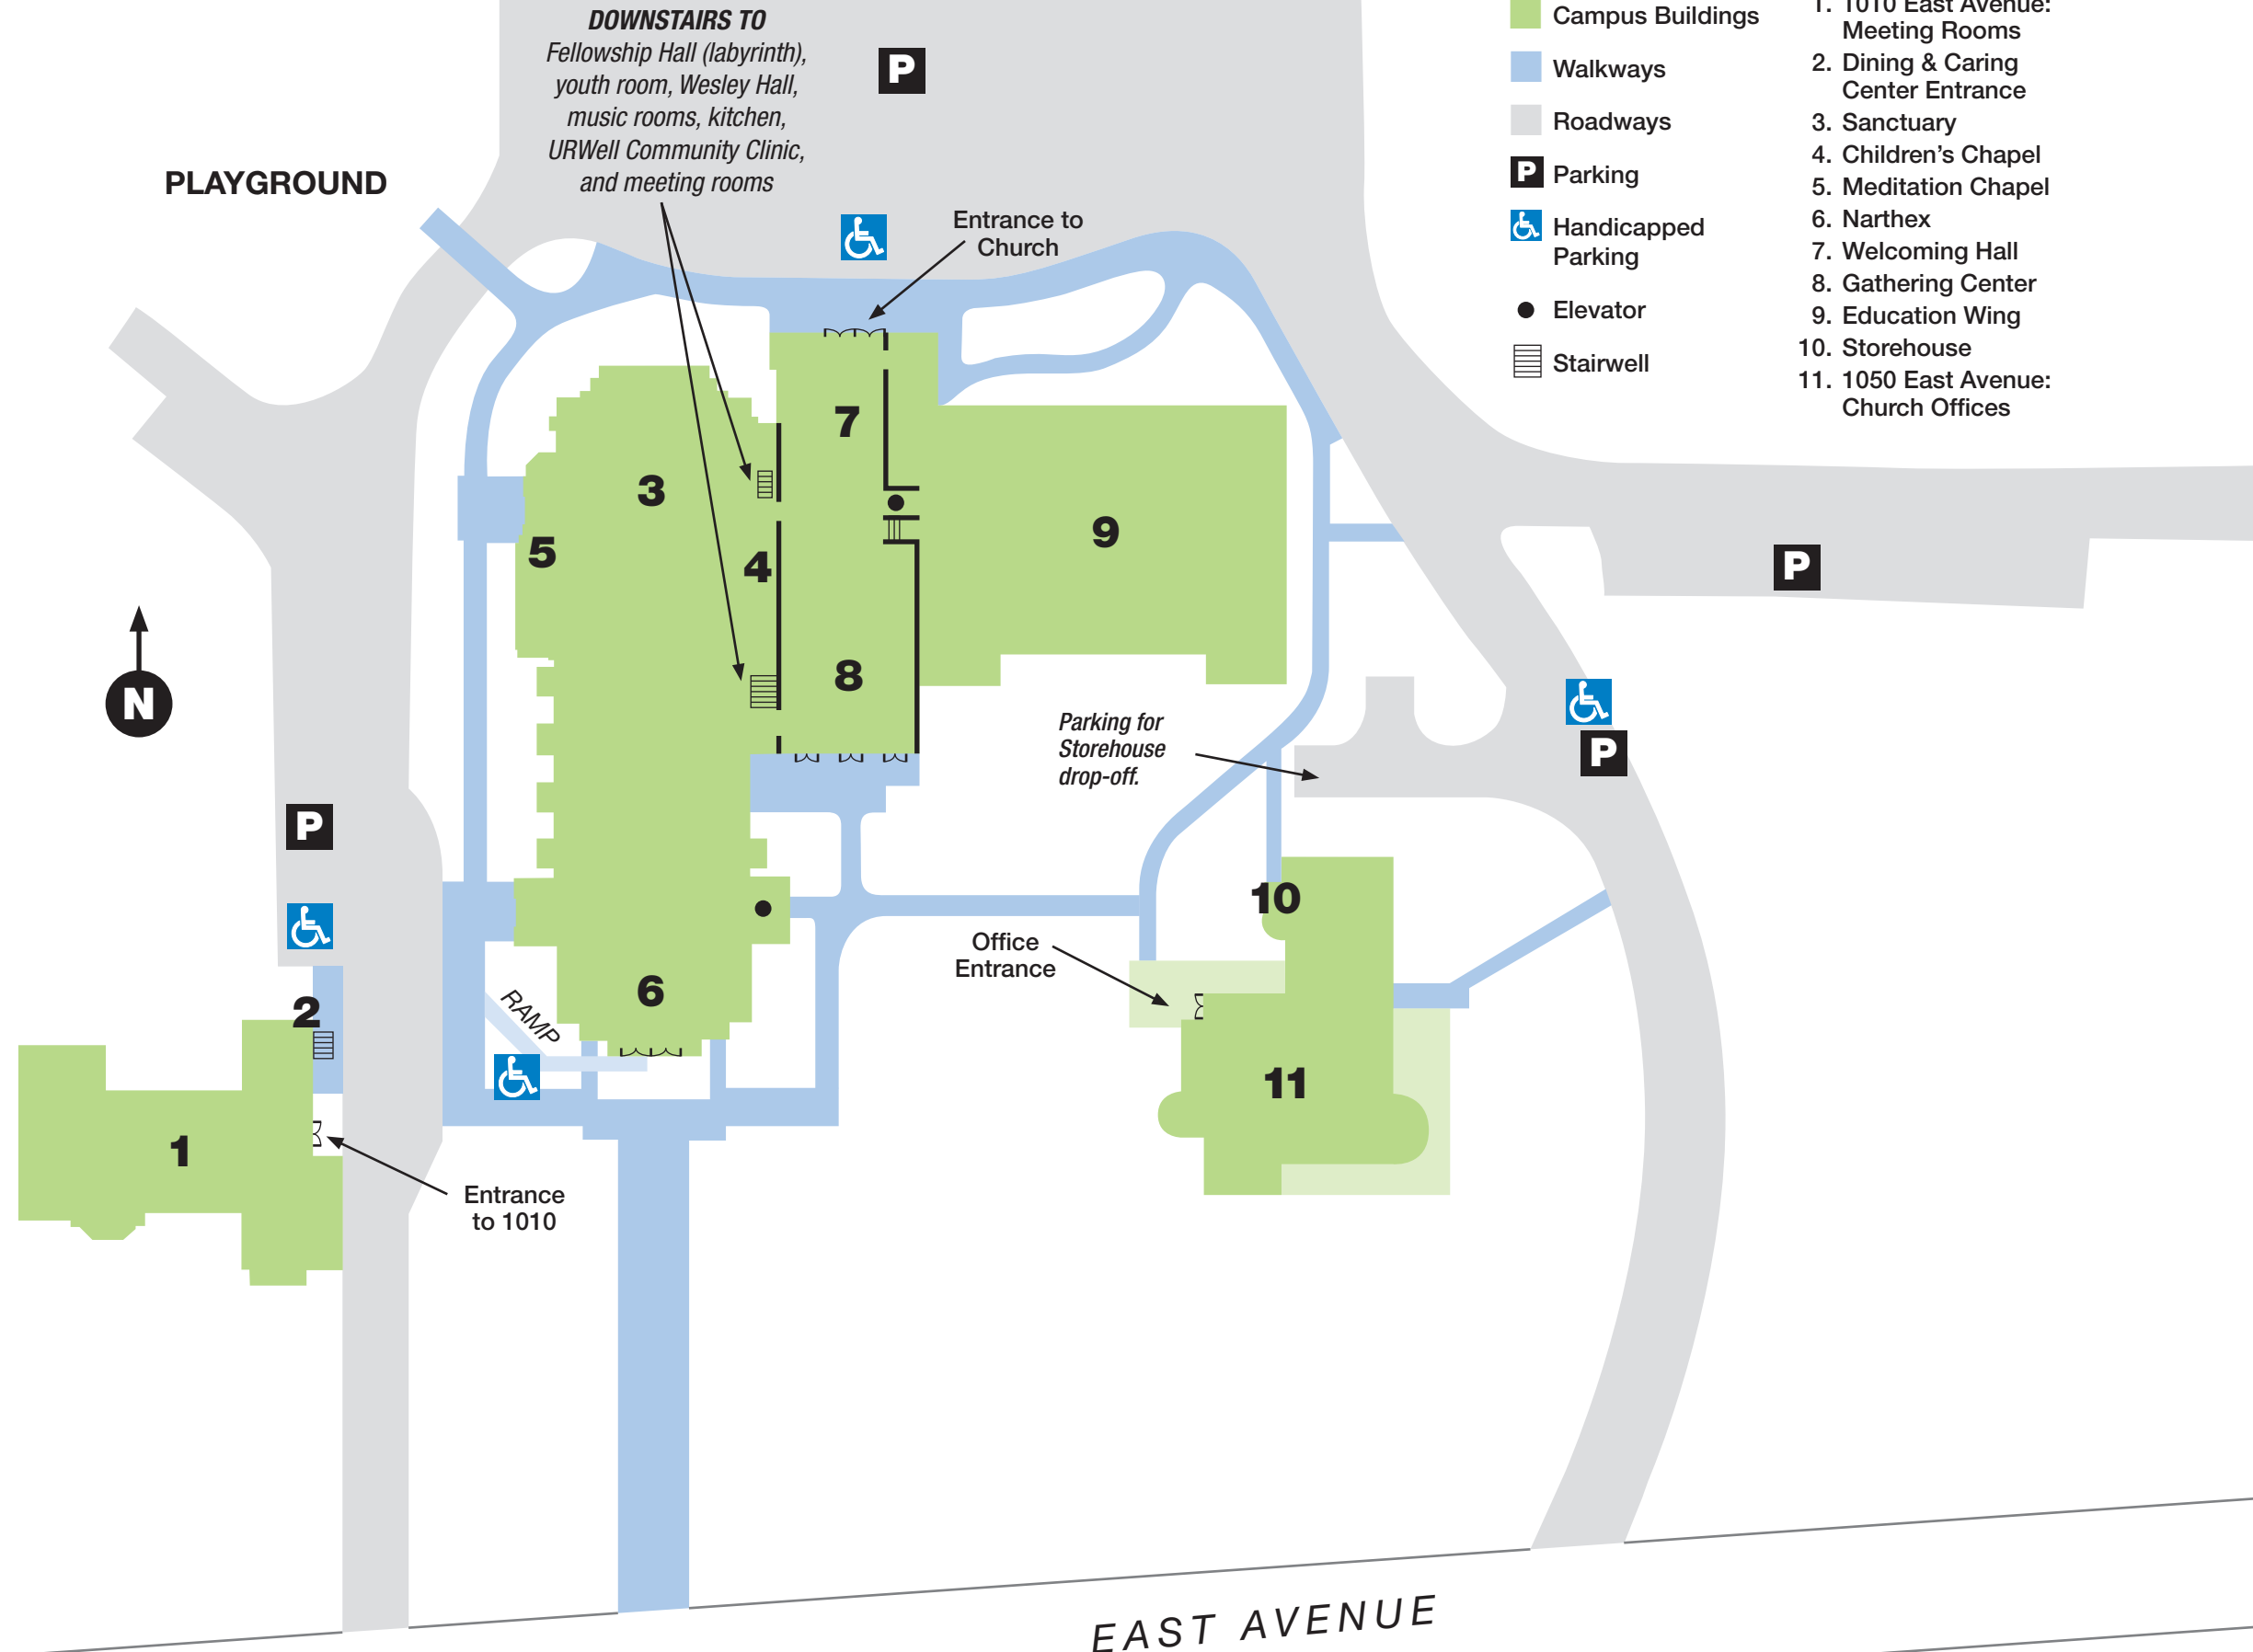

# ASBURY FIRST CAMPUS

- Campus Buildings
  - Walkways
  - Roadways
  - P Parking
  - ♿ Handicapped Parking
  - Elevator
  - Stairwell
1. 1010 East Avenue: Meeting Rooms
  2. Dining & Caring Center Entrance
  3. Sanctuary
  4. Children's Chapel
  5. Meditation Chapel
  6. Narthex
  7. Welcoming Hall
  8. Gathering Center
  9. Education Wing
  10. Storehouse
  11. 1050 East Avenue: Church Offices

GRANGER PLACE

EAST AVENUE